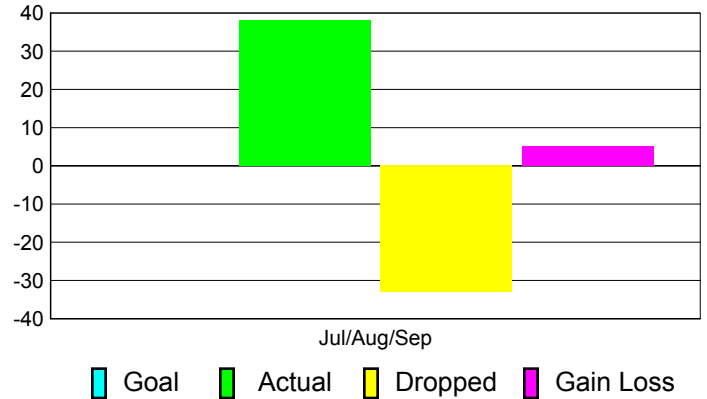

Membership Results 2011-2012

Goal, New, Dropped, Gain/Loss

Comparison of Membership Gain/Loss

Current Year Compared to the Previous Year